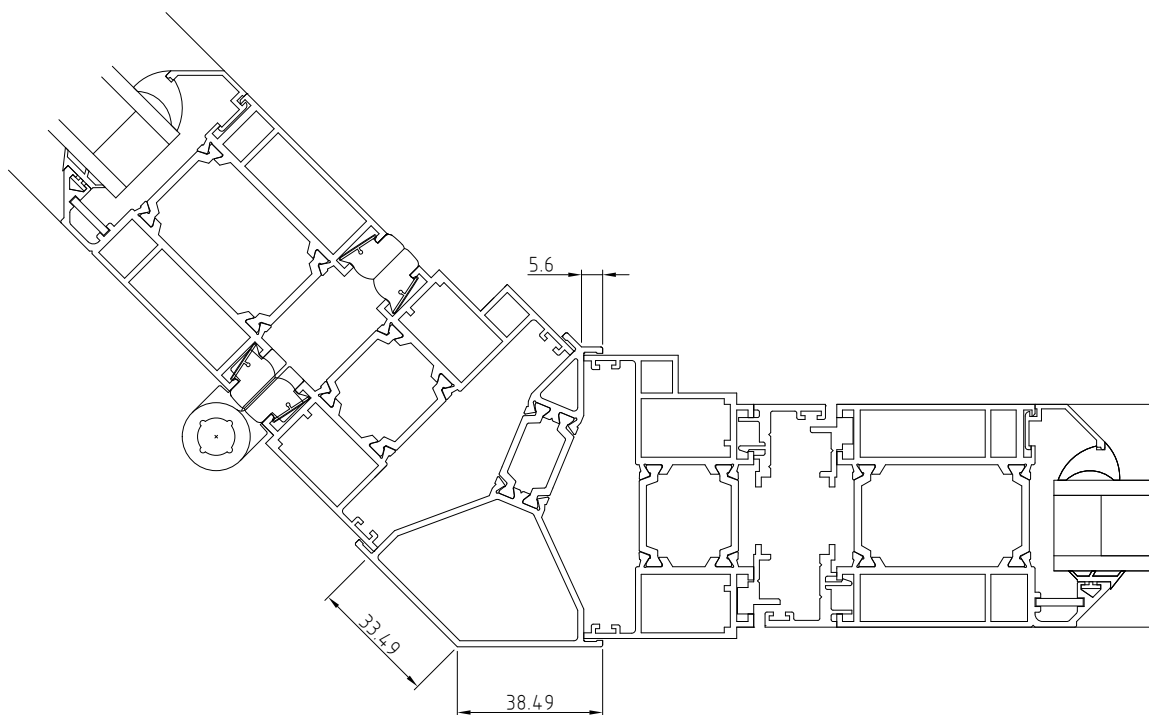

Detail 30

135° Fixed Corner post

Doors | 135° FCP

Drawing No: OFDL_2.70.1

This information and drawing are the copyright of Origin Frames Limited. Copyright is reserved by them and is issued on the condition that it is not copied or disclosed by or to any unauthorised persons without prior consent of Origin Frames Limited. All dimensions are in mm. Do not scale.