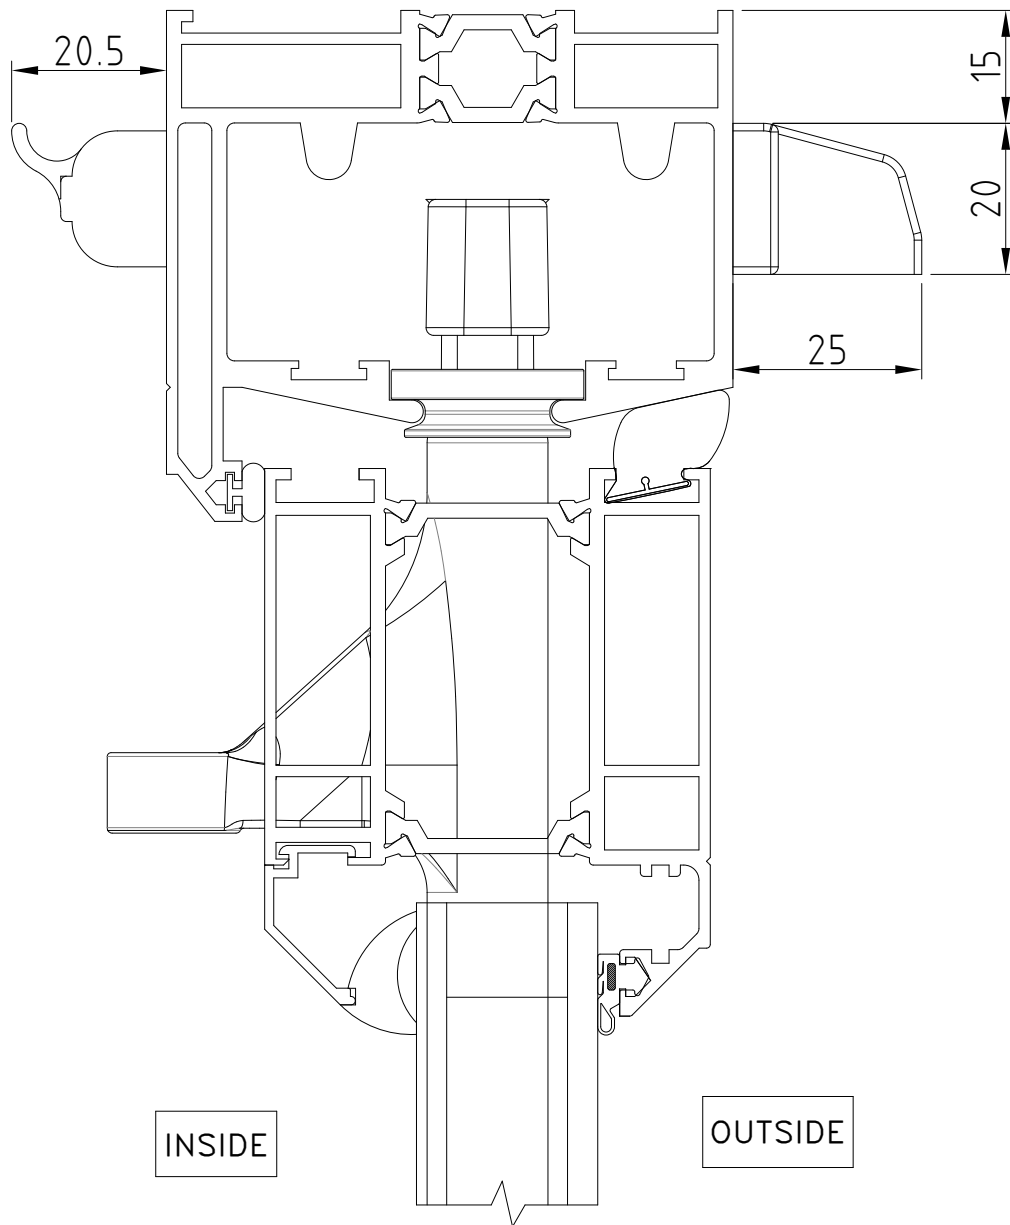

# Detail 26

## 20mm Trickle Vent

Doors | 20mm TV

Drawing No: OFDL\_2.66.1

This information and drawing are the copyright of Origin Frames Limited. Copyright is reserved by them and is issued on the condition that it is not copied or disclosed by or to any unauthorised persons without prior consent of Origin Frames Limited. All dimensions are in mm. Do not scale.