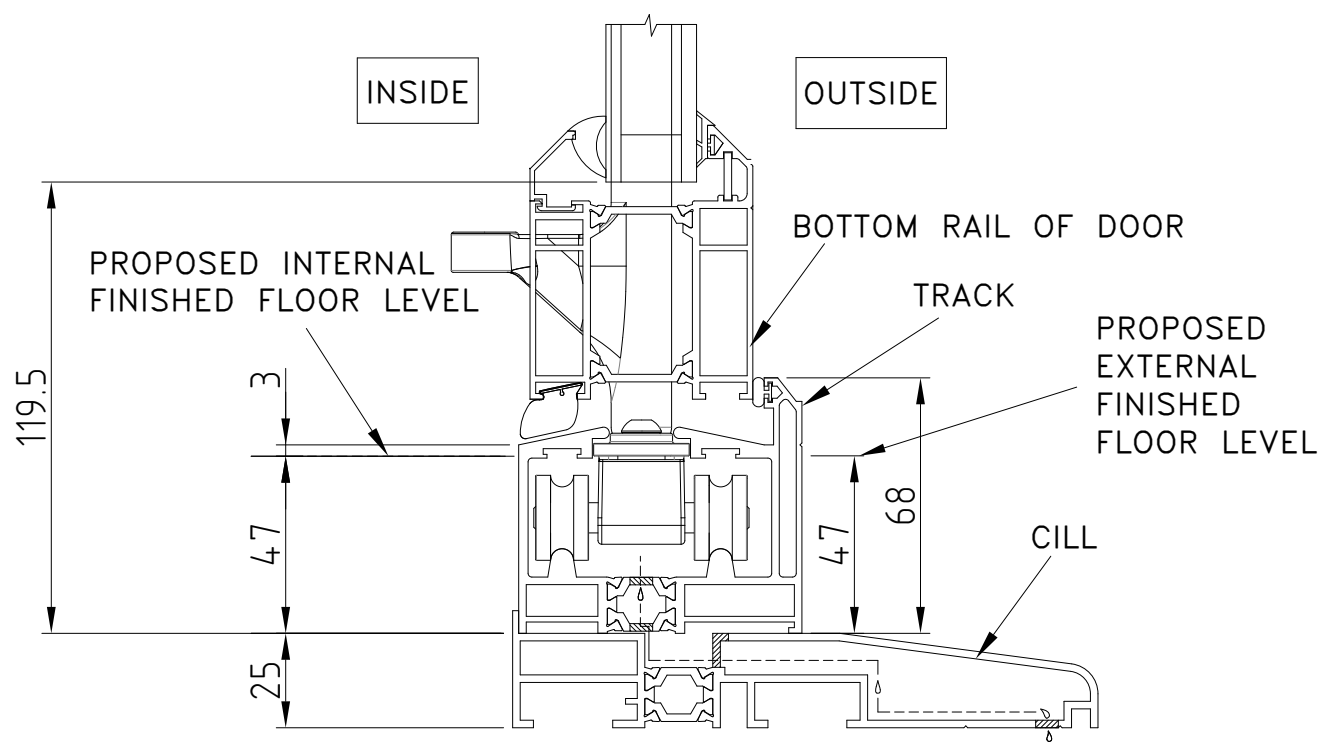

# Detail 25

## Bottom Track Detail (Open In)

Doors | Open In

Drawing No: OFDL\_2.65.1

This information and drawing are the copyright of Origin Frames Limited. Copyright is reserved by them and is issued on the condition that it is not copied or disclosed by or to any unauthorised persons without prior consent of Origin Frames Limited. All dimensions are in mm. Do not scale.