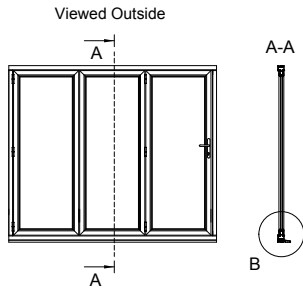

## Bottom Track Detail (Open In)

Doors | Open In

Drawing No: OFDL\_2.65.1

This information and drawing are the copyright of Origin Frames Limited. Copyright is reserved by them and is issued on the condition that it is not copied or disclosed by or to any unauthorised persons without prior consent of Origin Frames Limited. All dimensions are in mm. Do not scale.