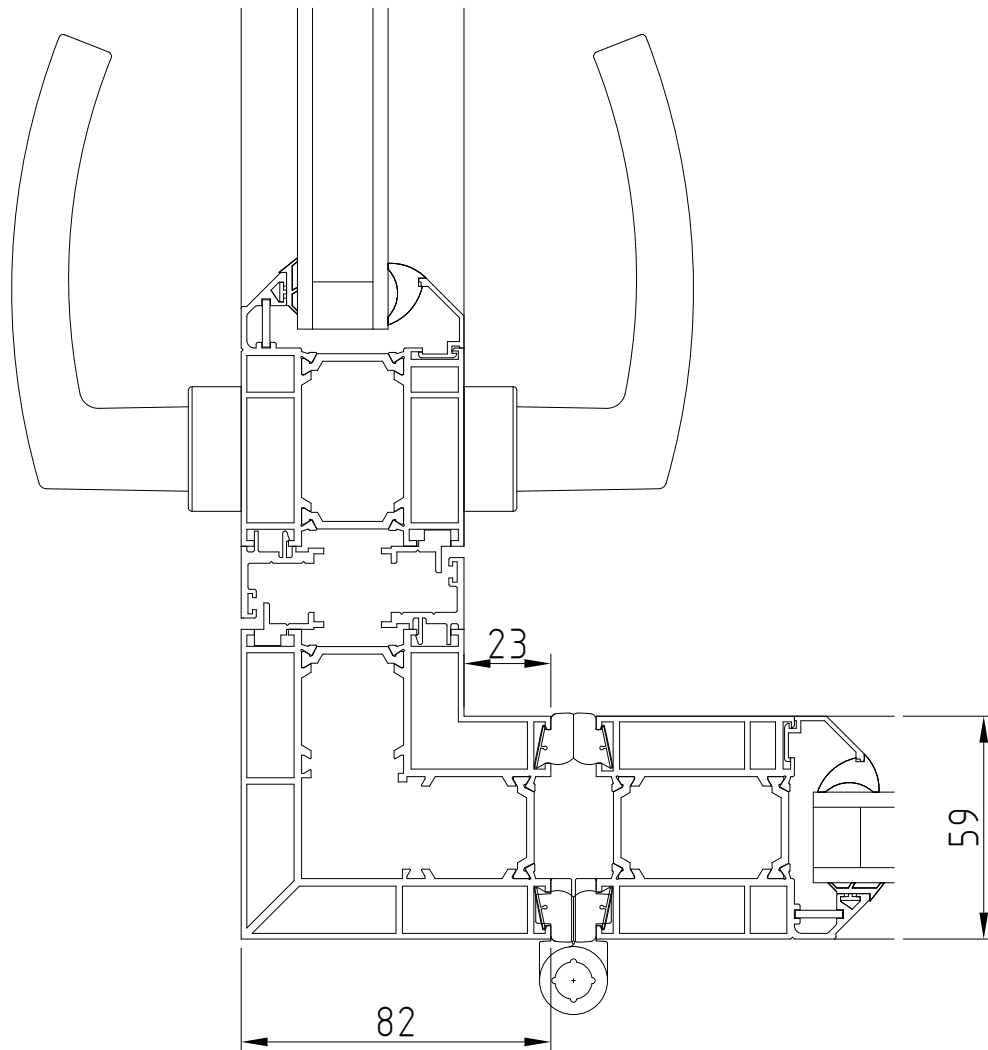

Detail **24**

90° Moving Corner Post

Doors | 90° MCP

Drawing No: OFDL_2.64.1

This information and drawing are the copyright of Origin Frames Limited. Copyright is reserved by them and is issued on the condition that it is not copied or disclosed by or to any unauthorised persons without prior consent of Origin Frames Limited. All dimensions are in mm. Do not scale.