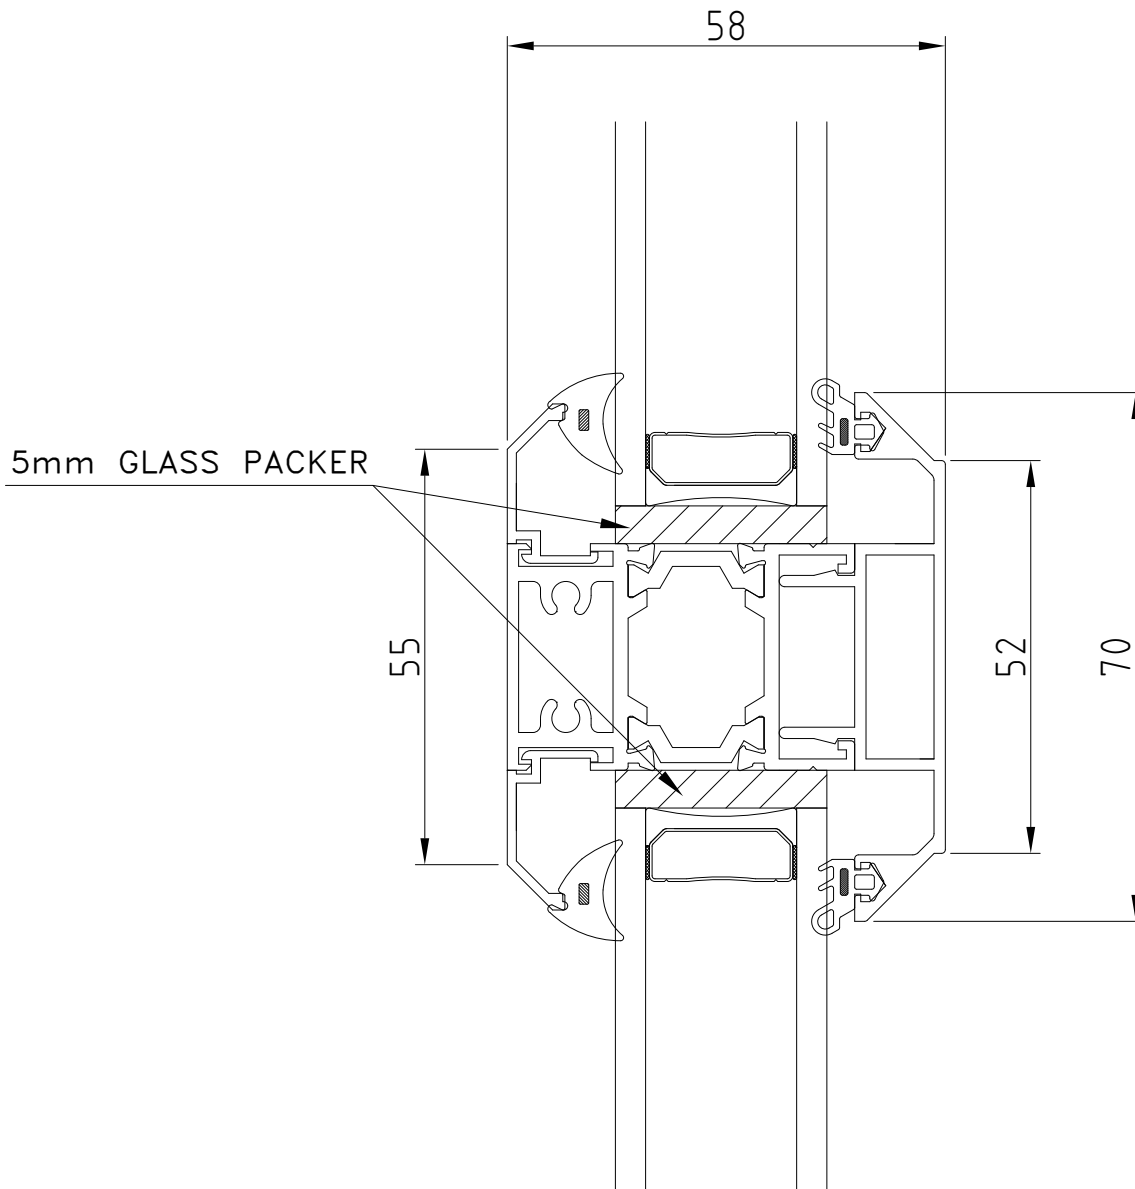

# Detail 19

## Midrail Glazing Detail

(With 28mm Glass Unit)

Doors | Midrail

Drawing No: OFDL\_2.59.1

This information and drawing are the copyright of Origin Frames Limited. Copyright is reserved by them and is issued on the condition that it is not copied or disclosed by or to any unauthorised persons without prior consent of Origin Frames Limited. All dimensions are in mm. Do not scale.