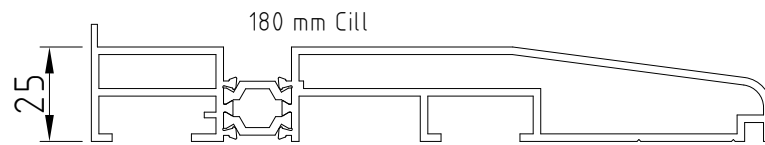

95 mm Stub cill

155 mm Cill

180 mm Cill

225 mm Cill

Doors | Cills

Drawing No: OFDL_2.53.1

This information and drawing are the copyright of Origin Frames Limited. Copyright is reserved by them and is issued on the condition that it is not copied or disclosed by or to any unauthorised persons without prior consent of Origin Frames Limited. All dimensions are in mm. Do not scale.