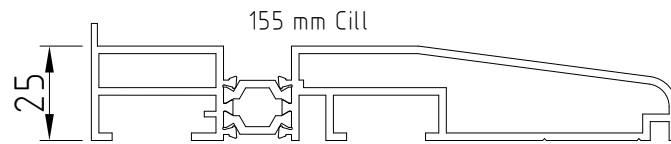

95 mm Stub cill

155 mm Cill

180 mm Cill

225 mm Cill

Doors | Cills

Drawing No: OFDL_2.53.1

This information and drawing are the copyright of Origin Frames Limited. Copyright is reserved by them and is issued on the condition that it is not copied or disclosed by or to any unauthorised persons without prior consent of Origin Frames Limited. All dimensions are in mm. Do not scale.