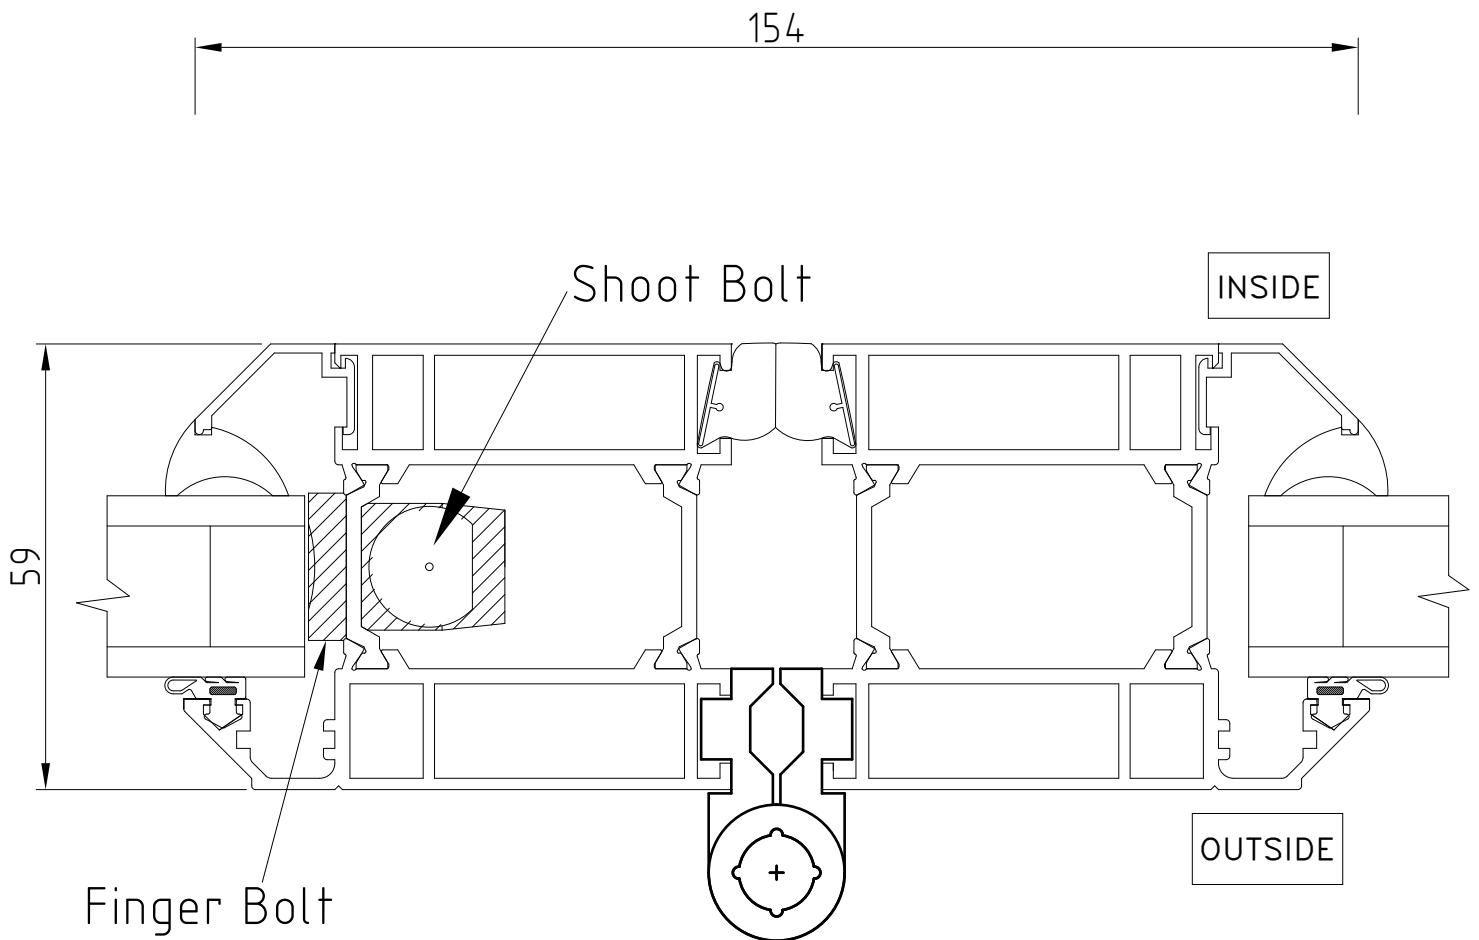

Detail **13**

Fixed Door Concealed Locking

Doors | Finger Bolt Sash Drawing No: OFDL_2.52.1

This information and drawing are the copyright of Origin Frames Limited. Copyright is reserved by them and is issued on the condition that it is not copied or disclosed by or to any unauthorised persons without prior consent of Origin Frames Limited. All dimensions are in mm. Do not scale.