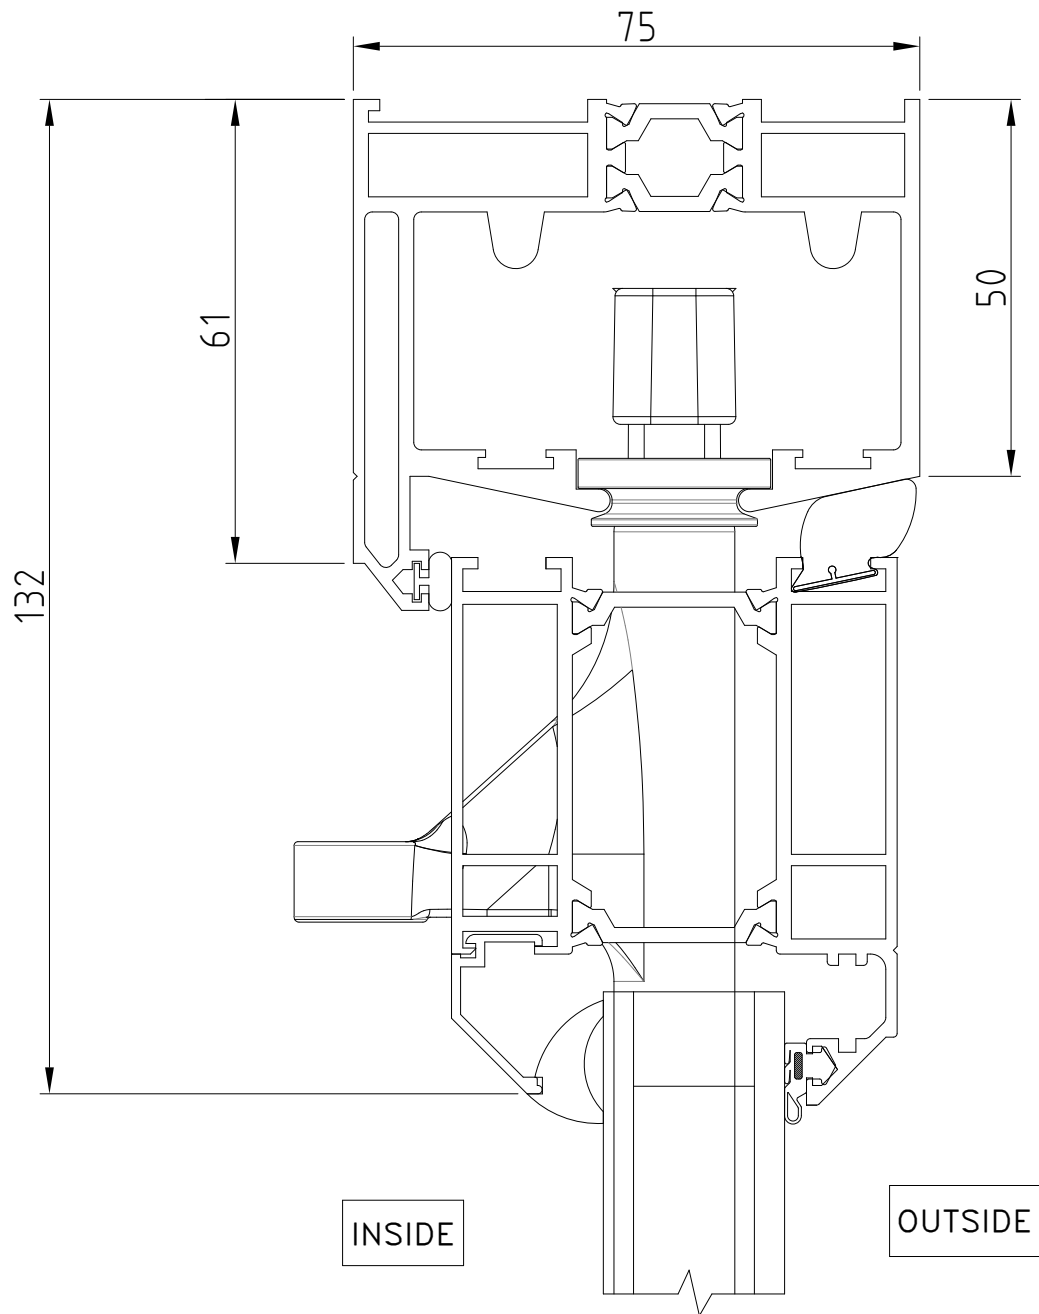

# Detail 5

## Top Track Detail

Doors | Top Track

Drawing No: OFDL\_2.42.1

This information and drawing are the copyright of Origin Frames Limited. Copyright is reserved by them and is issued on the condition that it is not copied or disclosed by or to any unauthorised persons without prior consent of Origin Frames Limited. All dimensions are in mm. Do not scale.