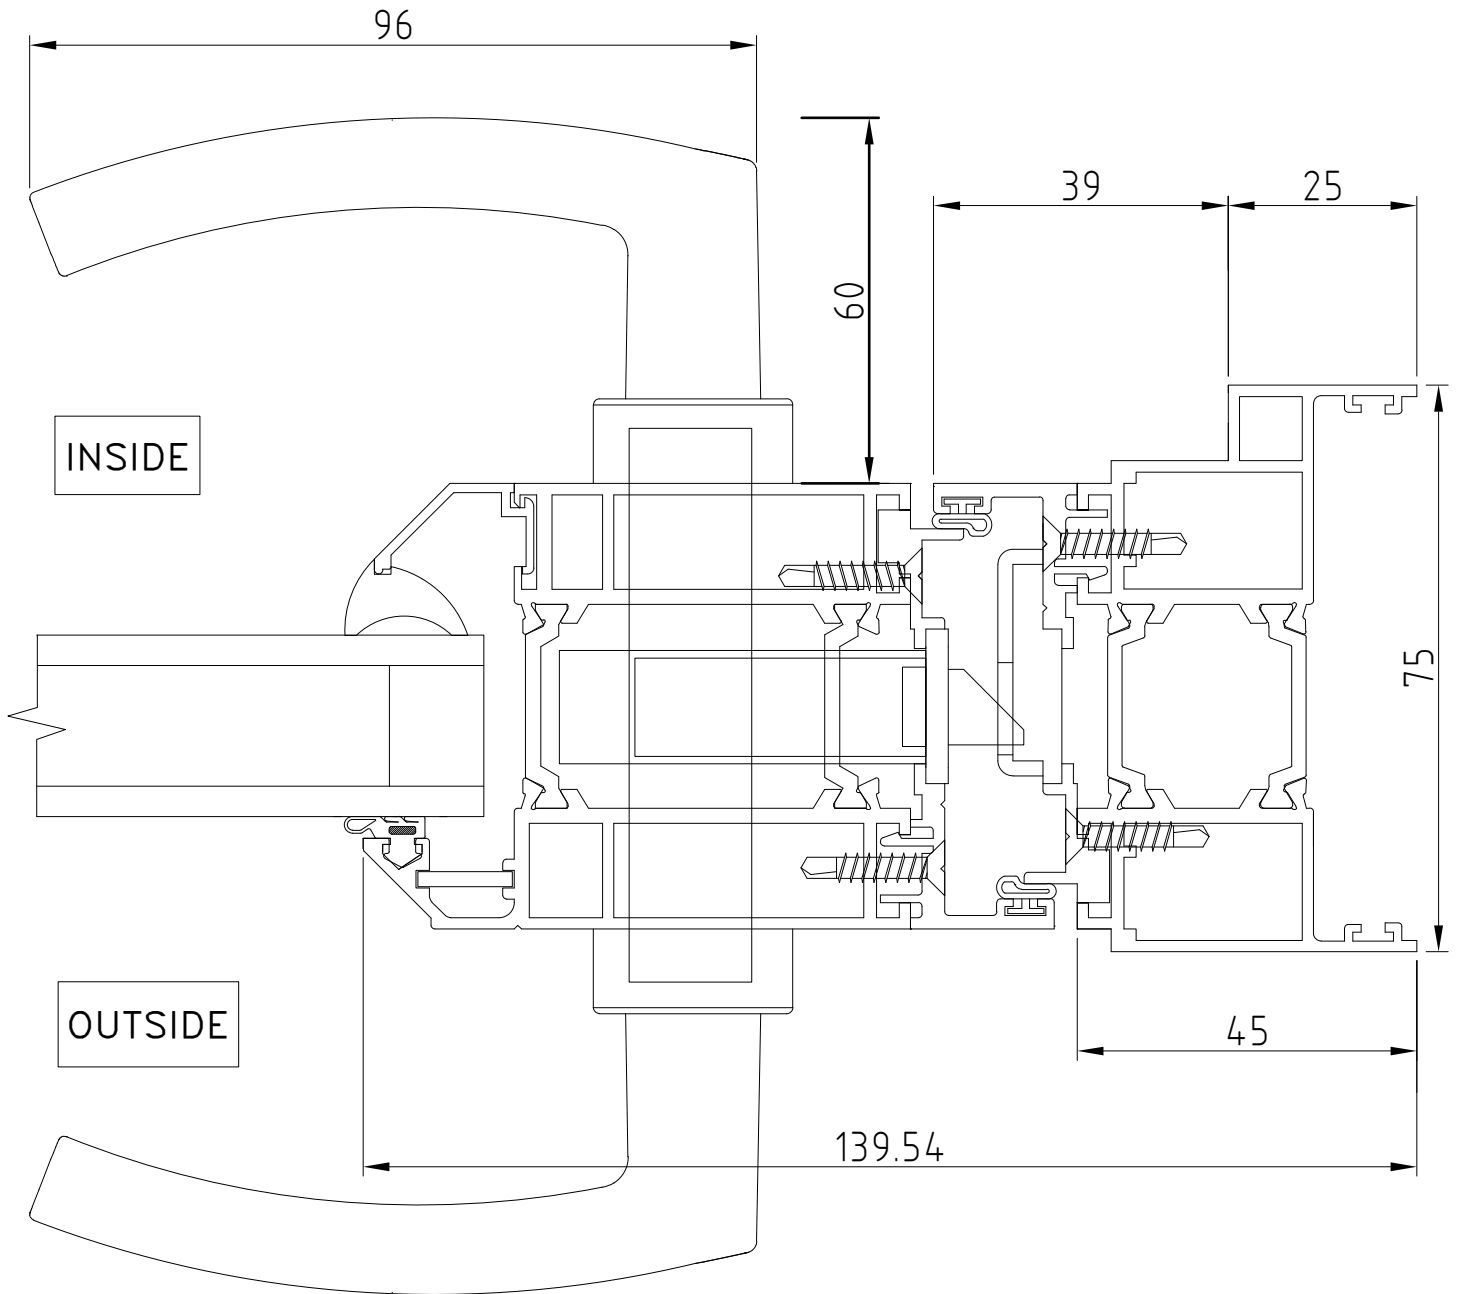

Detail 4

Locking Jamb Detail

Doors | Locking Jamb

Drawing No: OFDL_2.41.1

This information and drawing are the copyright of Origin Frames Limited. Copyright is reserved by them and is issued on the condition that it is not copied or disclosed by or to any unauthorised persons without prior consent of Origin Frames Limited. All dimensions are in mm. Do not scale.