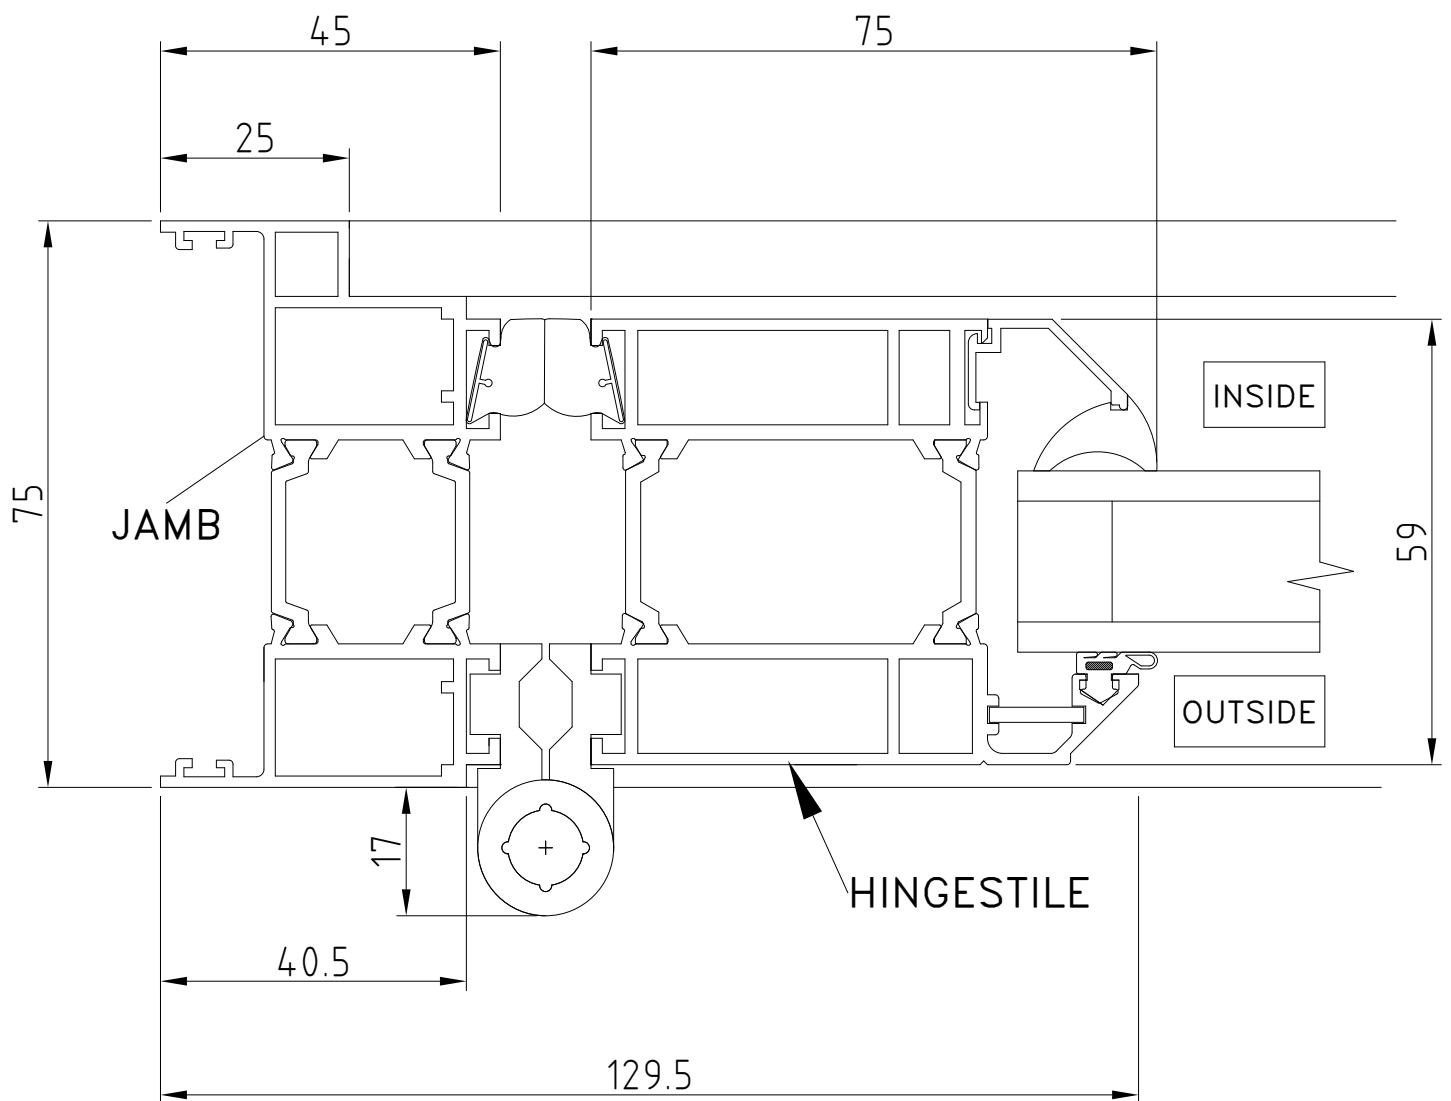

Detail **1**

Hinge Jamb Detail

Doors | Hinge Jamb

Drawing No: OFDL_2.38.1

This information and drawing are the copyright of Origin Frames Limited. Copyright is reserved by them and is issued on the condition that it is not copied or disclosed by or to any unauthorised persons without prior consent of Origin Frames Limited. All dimensions are in mm. Do not scale.