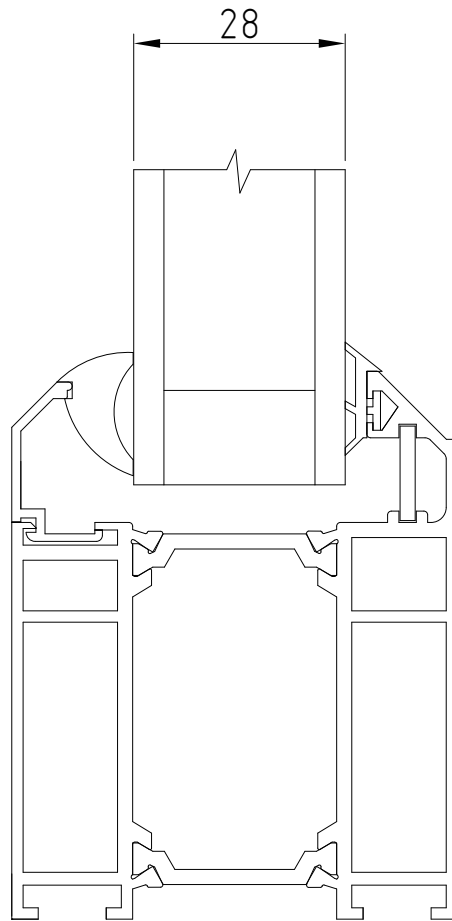

28mm Glazing Unit

Doors | 28mm Bead

Drawing No: OFDL_2.190.1

This information and drawing are the copyright of Origin Frames Limited. Copyright is reserved by them and is issued on the condition that it is not copied or disclosed by or to any unauthorised persons without prior consent of Origin Frames Limited. All dimensions are in mm. Do not scale.